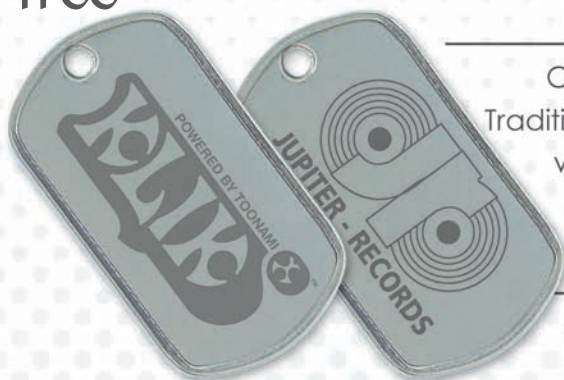

LASER ETCHED STEEL

TFSS

ULTRA DURABLE!

Classic look and smooth feel!
Traditional stainless steel dog tags
with laser etched logos, text,
or variable data. Choose
your attachment.

TFSS GROUP ITEMS

TFSS30

Item TFSS polybagged
w/ 30" chain.

TFSS24

Item TFSS polybagged
w/ 24" chain.

TFSS4

Item TFSS polybagged
w/ 4" chain.

TFSSKR

Item TFSS polybagged
w/ 1" diameter split ring.

TFSSBP

Item TFSS polybagged
w/ backpack clip.