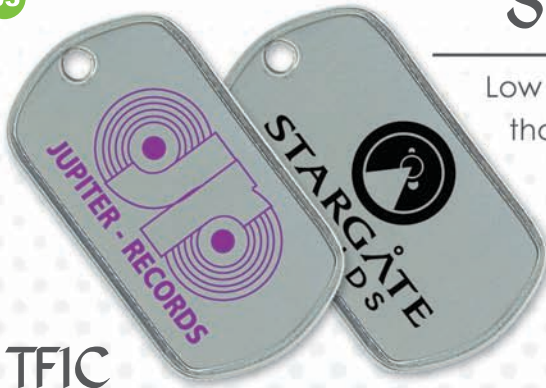

# SWAG TAGS™

Low cost alternative designed for those times when a simple spot color imprint is all you need. 1 to 4 color pad printed with durable epoxy inks.

## TFIC

One color Swag Tag™