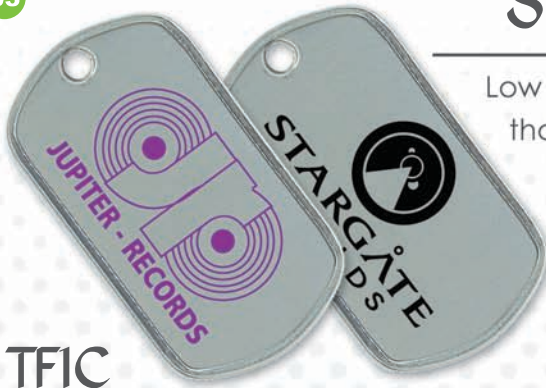

SWAG TAGS™

Low cost alternative designed for those times when a simple spot color imprint is all you need. 1 to 4 color pad printed with durable epoxy inks.

TFIC

One color Swag Tag™

ON A BUDGET?