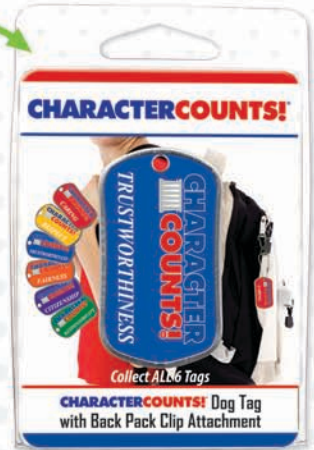

PACKAGING OPTIONS

CLM1P - Plastic clamshell package with 1 panel insert. Full color graphics on front & back.

CLM4P - Plastic clamshell package with folding four panel insert. Full color graphics on front & back.

PBG