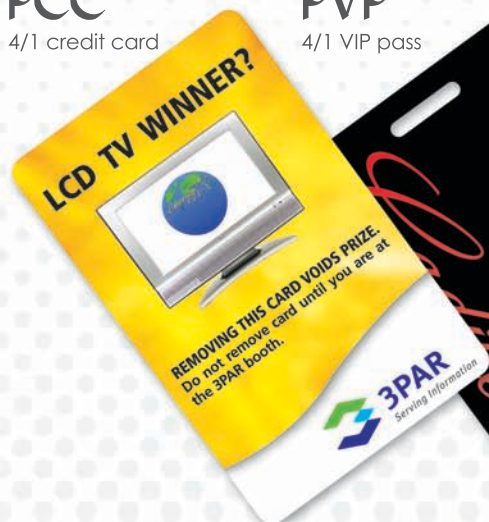

PLASTIC PRODUCTS

PCC

4/1 credit card

PVP

4/1 VIP pass