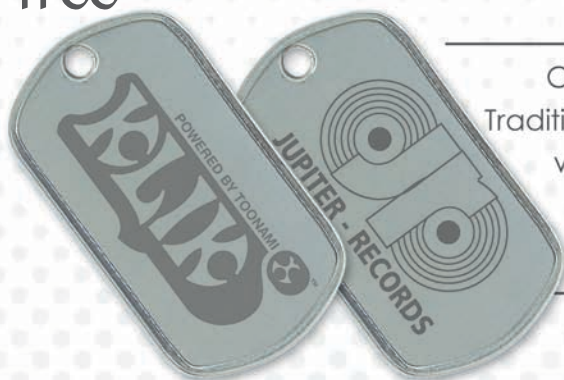

LASER ETCHED STEEL

TFSS

ULTRA DURABLE!

Classic look and smooth feel!
Traditional stainless steel dog tags
with laser etched logos, text,
or variable data. Choose
your attachment.

TFSS GROUP ITEMS